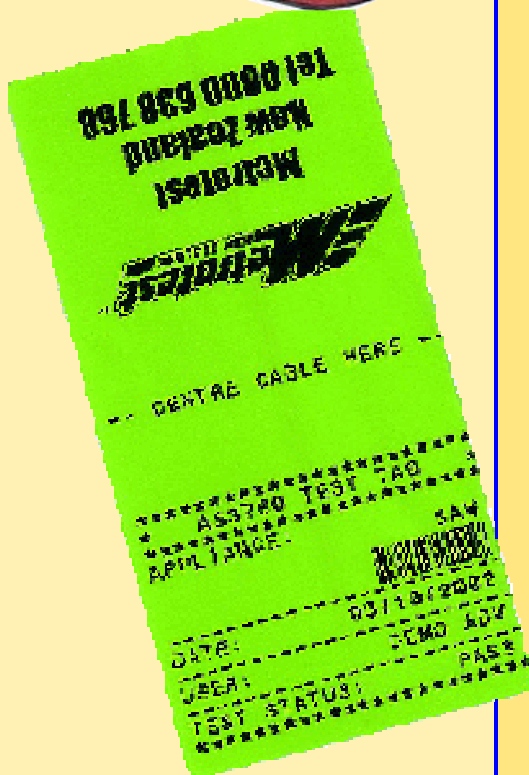

## New Fully Portable SUPA PAT with Thermal printer

This Ethos SupaPAT uses the Ethos or Ethos Plus with full qwerty key pad, comes complete with a scanner and is coupled together with a high spec technically advanced transfer printer capable of producing VINYL test labels that are bar coded automatically. This set up makes the large volume testing job a breeze.

This is a truly portable system – lightweight, but strong carry bag that can be a backpack or small wheeled trolley.

Tough vinyl bar coded labels printed on site at a cost of only 17c each